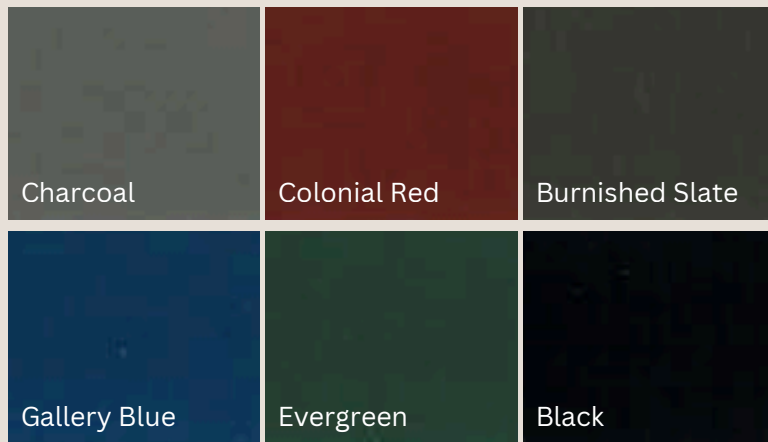

COLOR SWATCHES

VINYL STRUCTURE MATERIAL

COMPOSITE FLOORING

PLY GEM OVATION VINYL SIDING

WOOD STAIN OPTIONS

WOOD PAINT OPTIONS

TAMKO TITAN SHINGLES

WAGLER STEEL METAL ROOF OPTIONS