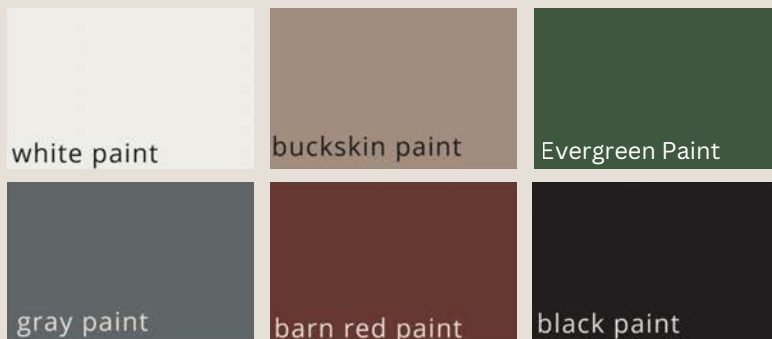

COLOR SWATCHES

VINYL STRUCTURE MATERIAL

COMPOSITE FLOORING

PLY GEM OVATION VINYL SIDING

WOOD STAIN OPTIONS

WOOD PAINT OPTIONS

TAMKO TITAN SHINGLES

WAGLER STEEL METAL ROOF OPTIONS