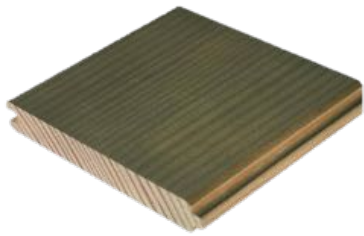

Color Choices For Gazebos & Pavilions

Roof Shingle Colors For Gazebos & Pavilions

Riviera Red

National Blue

Dual Black

Earthtone Cedar

Vintage Green

Dual Brown

Driftwood

Harvard Slate

Weatherwood

Color Choices For Gazebos & Pavilions

Gazebo Stain Colors

******Please Note: These Colors Do Not Apply To "Gazebo In-A-Box"******

Blue Spruce Wood Stain

Cedar Wood Stain

Clear Wood Stain

Dark Grey Wood Stain

Manheim Wood Stain

Mushroom Wood Stain

Natural Wood Stain

Redwood Wood Stain

Color Choices For Gazebos & Pavilions

Gazebo Floorboard Color Choices

******Please Note: "Gazebo In-A-Box" Floorboards Are Pressure Treated #1 Southern Yellow Pine******

Cedar Composite

Grey Composite

Redwood Composite

Southern Yellow Pine

Color Choices For Gazebos & Pavilions